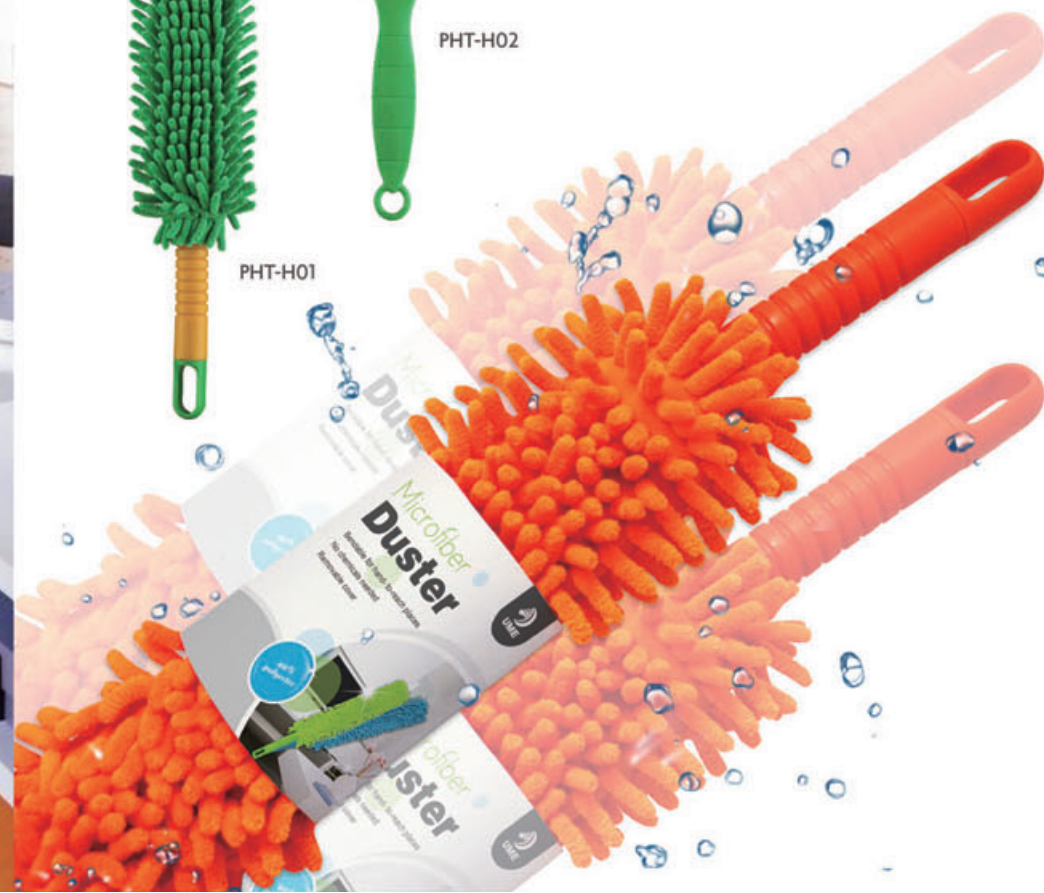

PHT-H01

PHT-H02