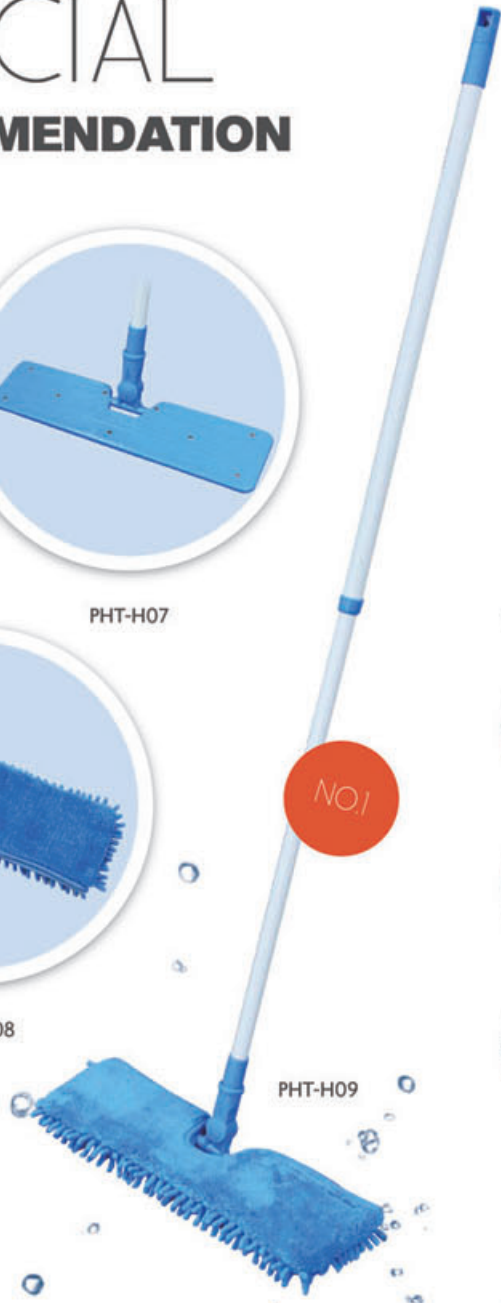

NO1

PHT-H09

INSTRUCTIONS